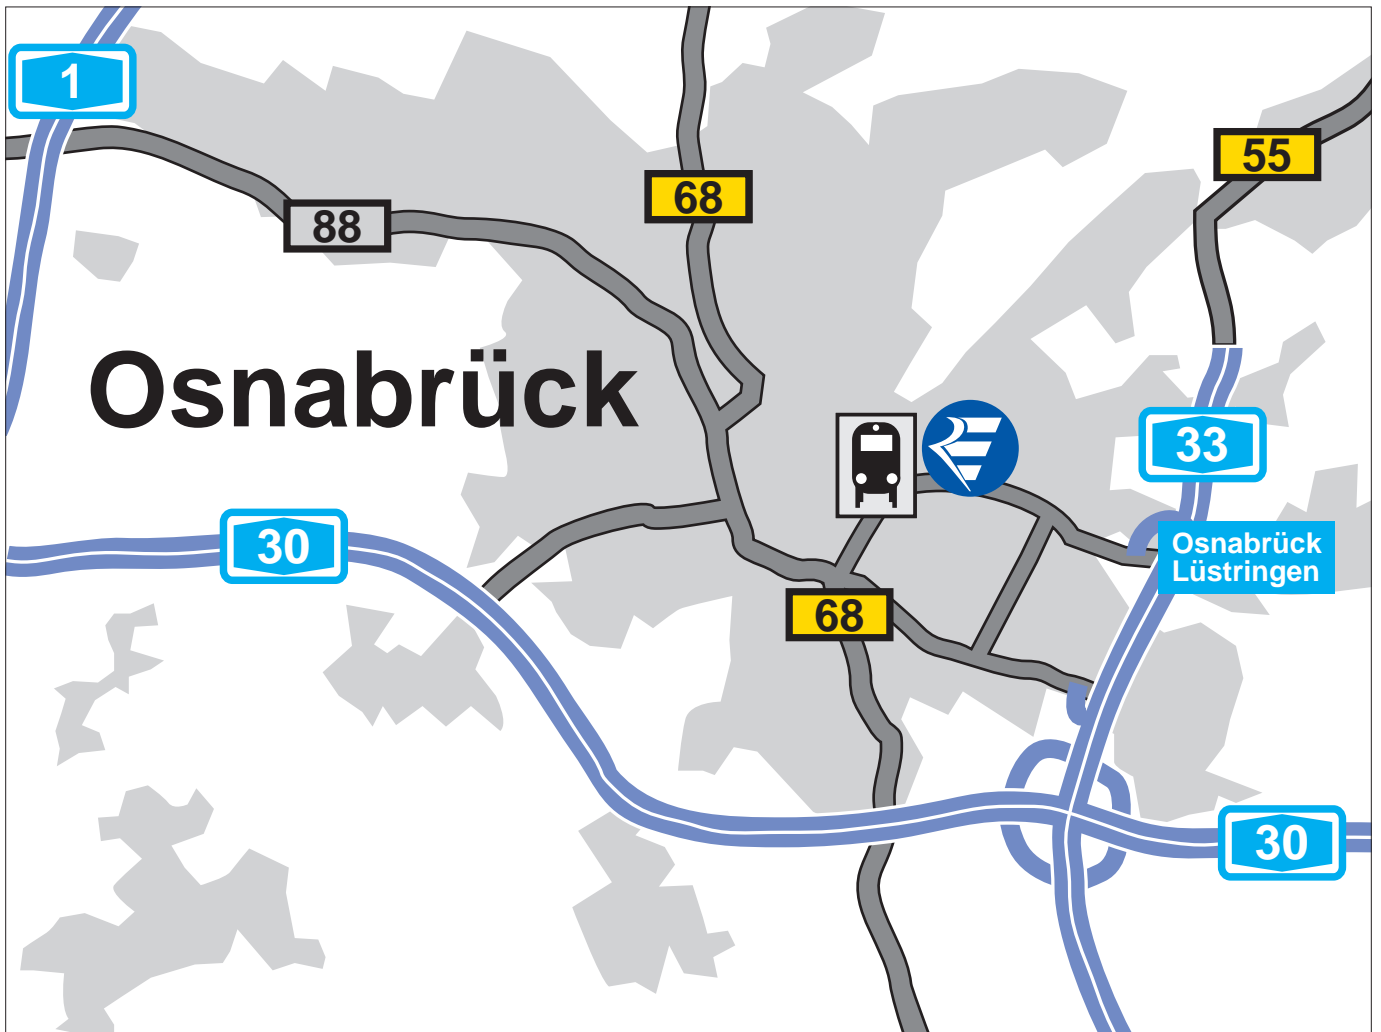

## Osnabrück

Franz-Lenz-Straße 1 · D-49084 Osnabrück  
phone: +49 -5 41-50 61 08-0 · fax: +49 -5 41-50 61 08-99

© bartsch design, wismar