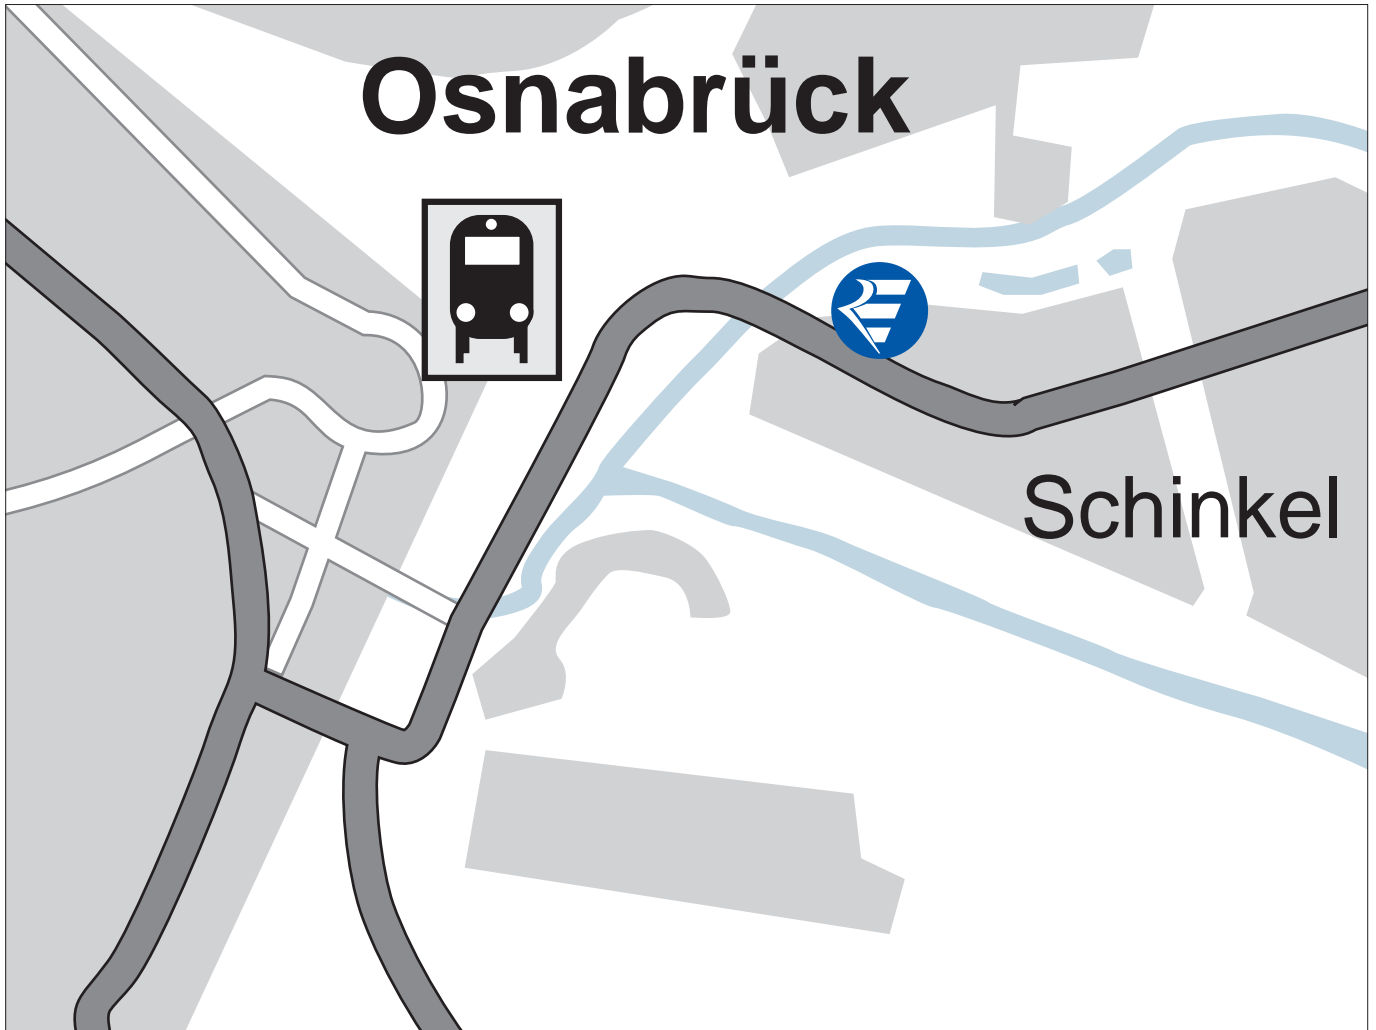

© bartsch design, wismar

Osnabrück

Franz-Lenz-Straße 1 · D-49084 Osnabrück
phone: +49 -5 41-50 61 08-0 · fax: +49 -5 41-50 61 08-99